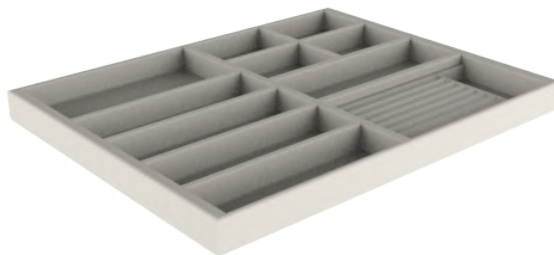

Tp01 | 47 x 32 x 4 cm (h)

Tp03 | 47 x 32 x 4 cm (h)

Tp04 | 47 x 32 x 12cm (h)

Tp05 | 47 x 32 x 4 cm (h)

Tp06 | 47 x 32 x 4 cm (h)